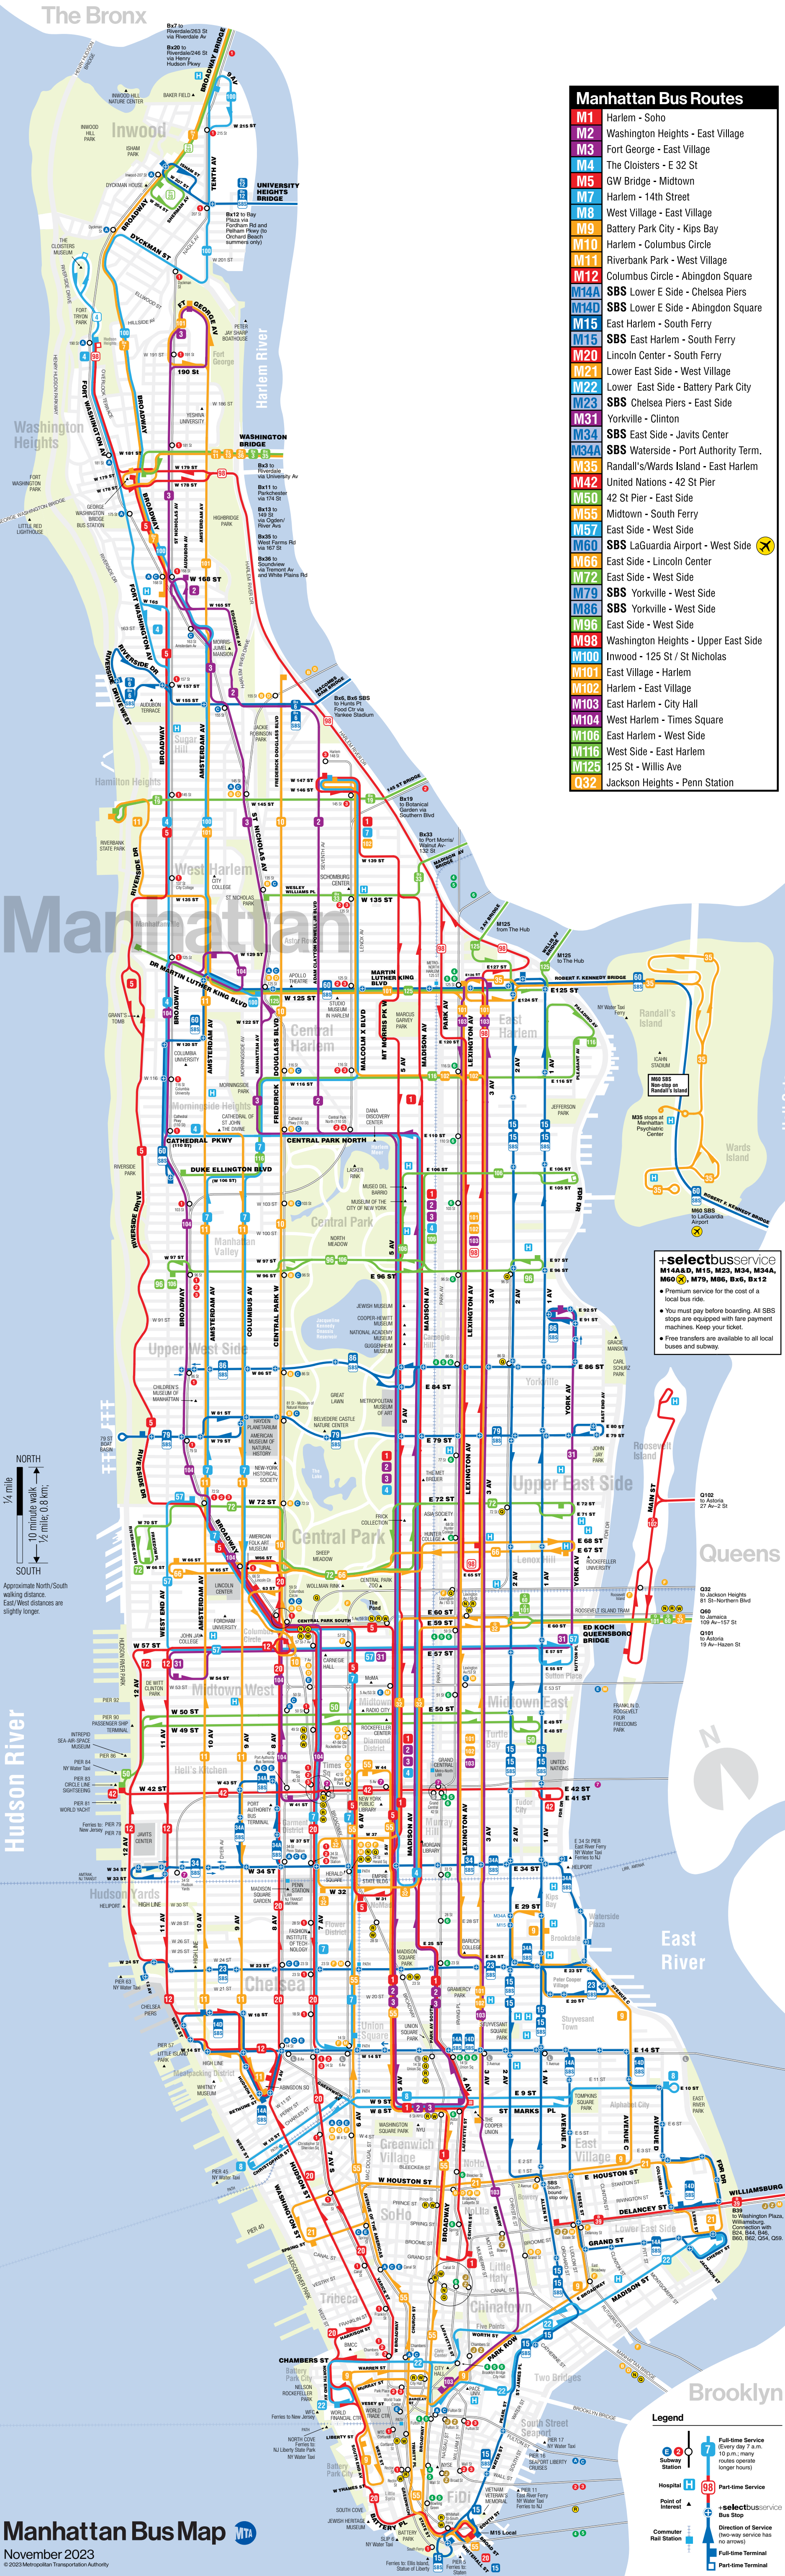

Manhattan Bus Service

Manhattan Bus Routes

M1	Harlem - SoHo
M2	Washington Heights - East Village
M3	Fort George - East Village
M4	The Cloisters - E 32 St
M5	GW Bridge - Midtown
M7	Harlem - 14th Street
M8	West Village - East Village
M9	Battery Park City - Kips Bay
M10	Harlem - Columbus Circle
M11	Riverbank Park - West Village
M12	Columbus Circle - Abington Square
M14A	SBS Lower E Side - Chelsea Piers
M14D	SBS Lower E Side - Abington Square
M15	East Harlem - South Ferry
M15 SBS	East Harlem - South Ferry
M20	Lincoln Center - South Ferry
M21	Lower East Side - West Village
M22	Lower East Side - Battery Park City
M23	SBS Chelsea Piers - East Side
M31	Yorkville - Clinton
M34	SBS East Side - Javits Center
M34A	SBS Waterside - Port Authority Term.
M35	Randall's/Wards Island - East Harlem
M42	United Nations - 42 St Pier
M50	42 St Pier - East Side
M55	Midtown - South Ferry
M57	East Side - West Side
M60	SBS LaGuardia Airport - West Side
M66	East Side - Lincoln Center
M72	East Side - West Side
M79	SBS Yorkville - West Side
M86	SBS Yorkville - West Side
M96	East Side - West Side
M98	Washington Heights - Upper East Side
M100	Inwood - 125 St / St Nicholas
M101	East Village - Harlem
M102	Harlem - East Village
M103	East Harlem - City Hall
M104	West Harlem - Times Square
M106	East Harlem - West Side
M116	West Side - East Harlem
M125	125 St - Willis Ave
Q32	Jackson Heights - Penn Station

+selectbuservice
M14A&D, M15, M23, M34, M34A, M60, M79, M86, M36, Bx12

- Premium service for the cost of a local bus ride.
- You must pay before boarding. All SBS stops are equipped with fare payment machines. Keep your ticket.
- Free transfers are available to all local buses and subway.

NORTH
1/4 mile
10 minute walk
1/2 mile; 0.8 km.
SOUTH

Approximate North/South walking distance. East/West distances are slightly longer.

0102 to Astoria
27 Av - 2 St

032 to Jackson Heights
81 St - Northern Blvd

060 to Jamaica
109 Av - 157 St

0101 to Astoria
19 Av - Hazen St

Manhattan Bus Map

Legend

- Full-time Service (Every day 7 a.m. - 10 p.m., many routes operate longer hours)
- Subway Station
- Hospital
- Point of Interest
- Commuter Rail Station
- +selectbuservice Bus Stop
- Direction of Service (two-way service has no arrows)
- Full-time Terminal
- Part-time Terminal